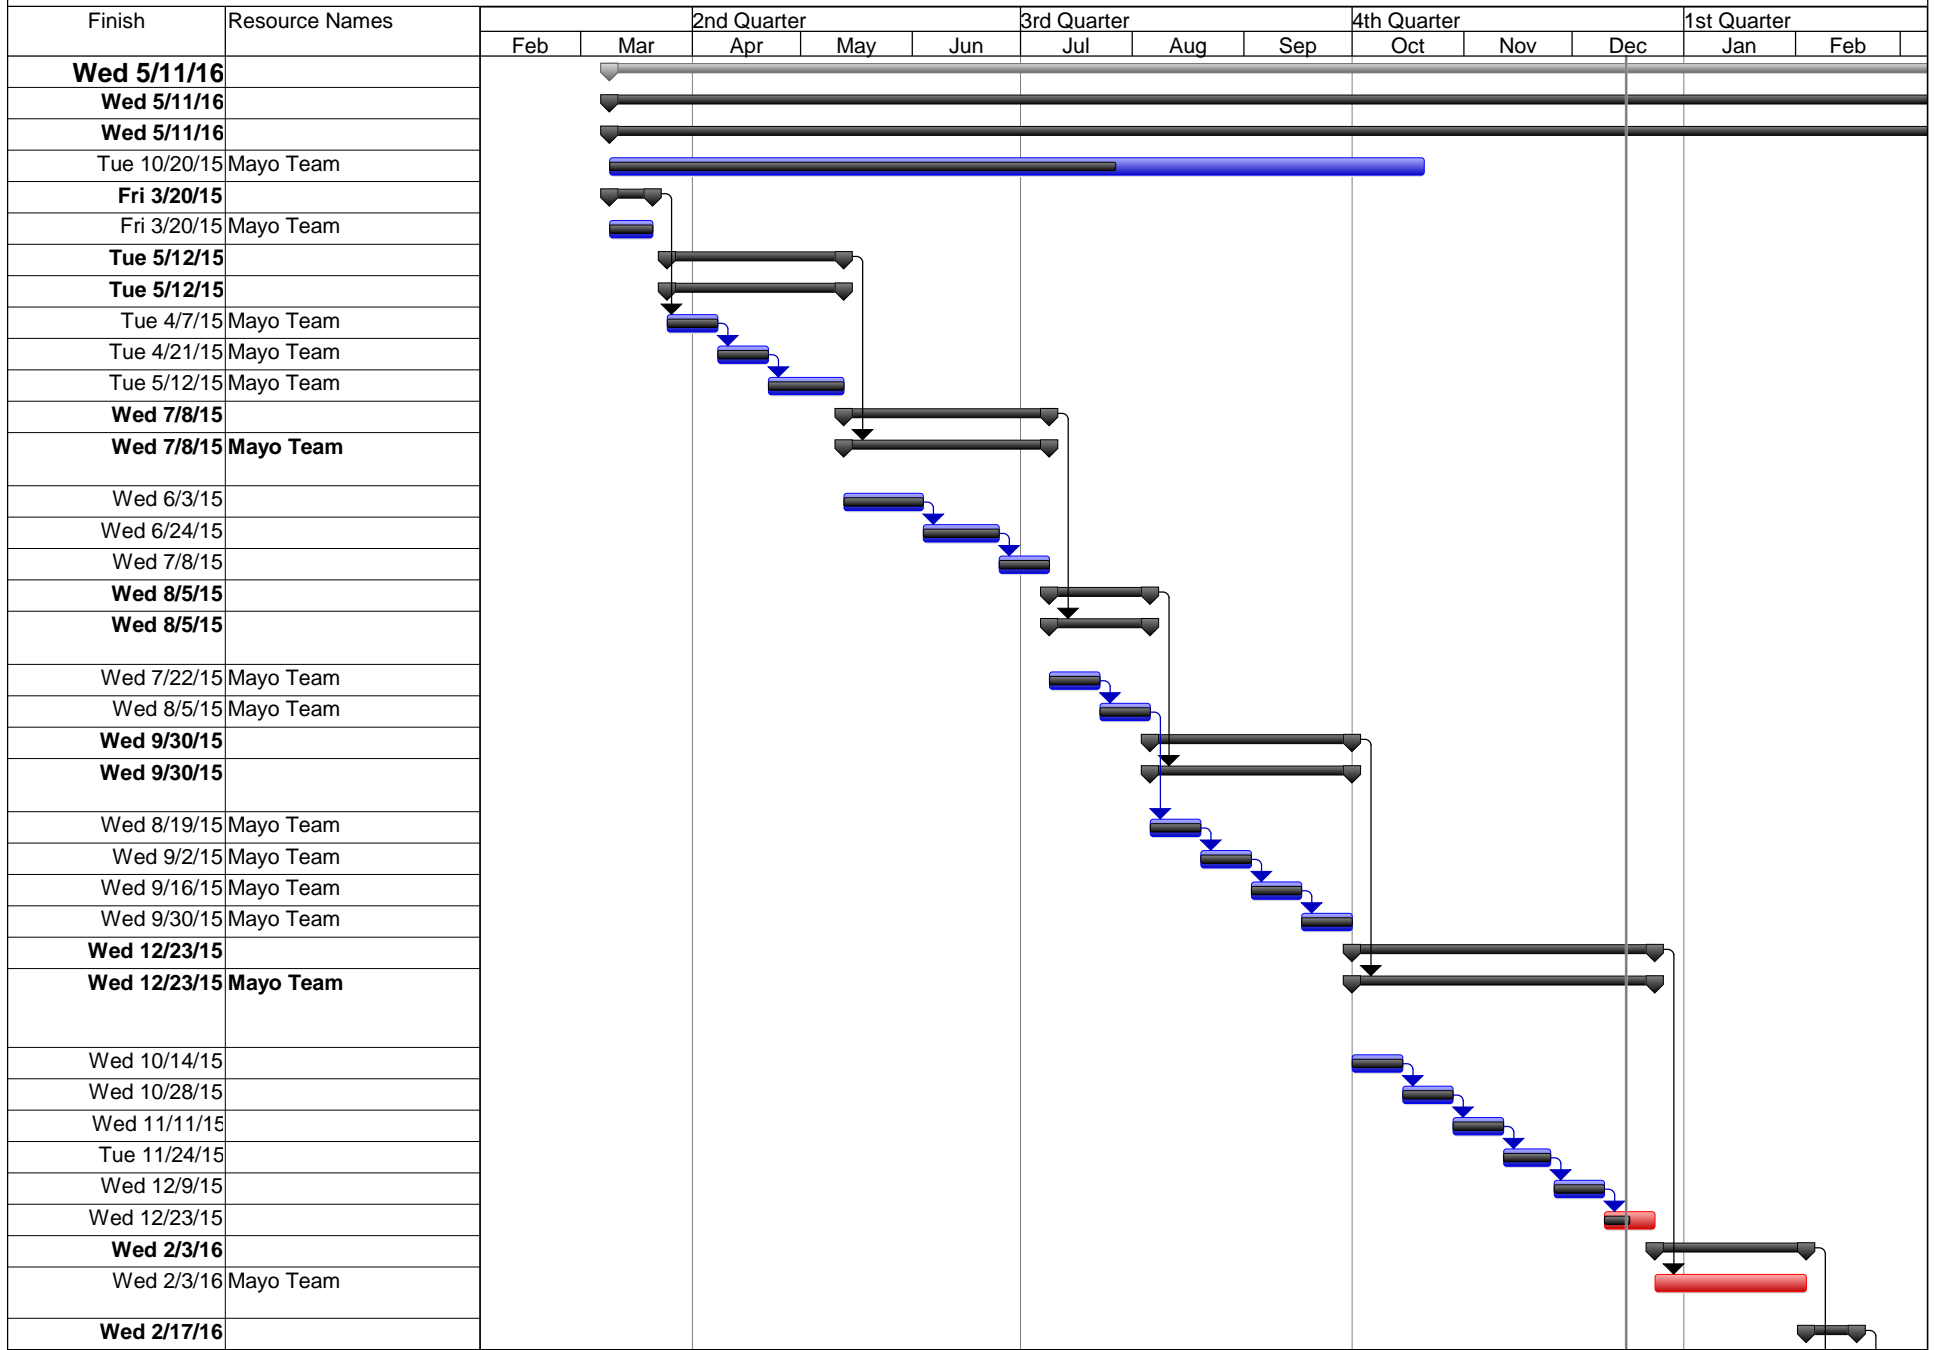

S13-500 MOD4 LexEVS Lucene Project Roadmap

ID	JIRA#	% Complete	Task Name	Duration	Predecessor	Start
37	LEXEVS-725	0%	Provide documentation for the product release	10 days	34	Thu 2/4/16
38		0%	6.4 - Phase - Tier Deployment	60 days		Thu 2/18/16
39	LEXEVS-728	0%	Demonstrate complete LexEVS functionality running on NCI production.	60 days	36	Thu 2/18/16
40		0%	Milestone - Technical Development Complete	0 days	2	Wed 5/11/16
41		0%	Milestone: S13-500 MOD4 LexEVS Lucene Project Roadmap Complete	0 days	1	Wed 5/11/16

S13-500 MOD4 LexEVS Lucene Project Roadmap