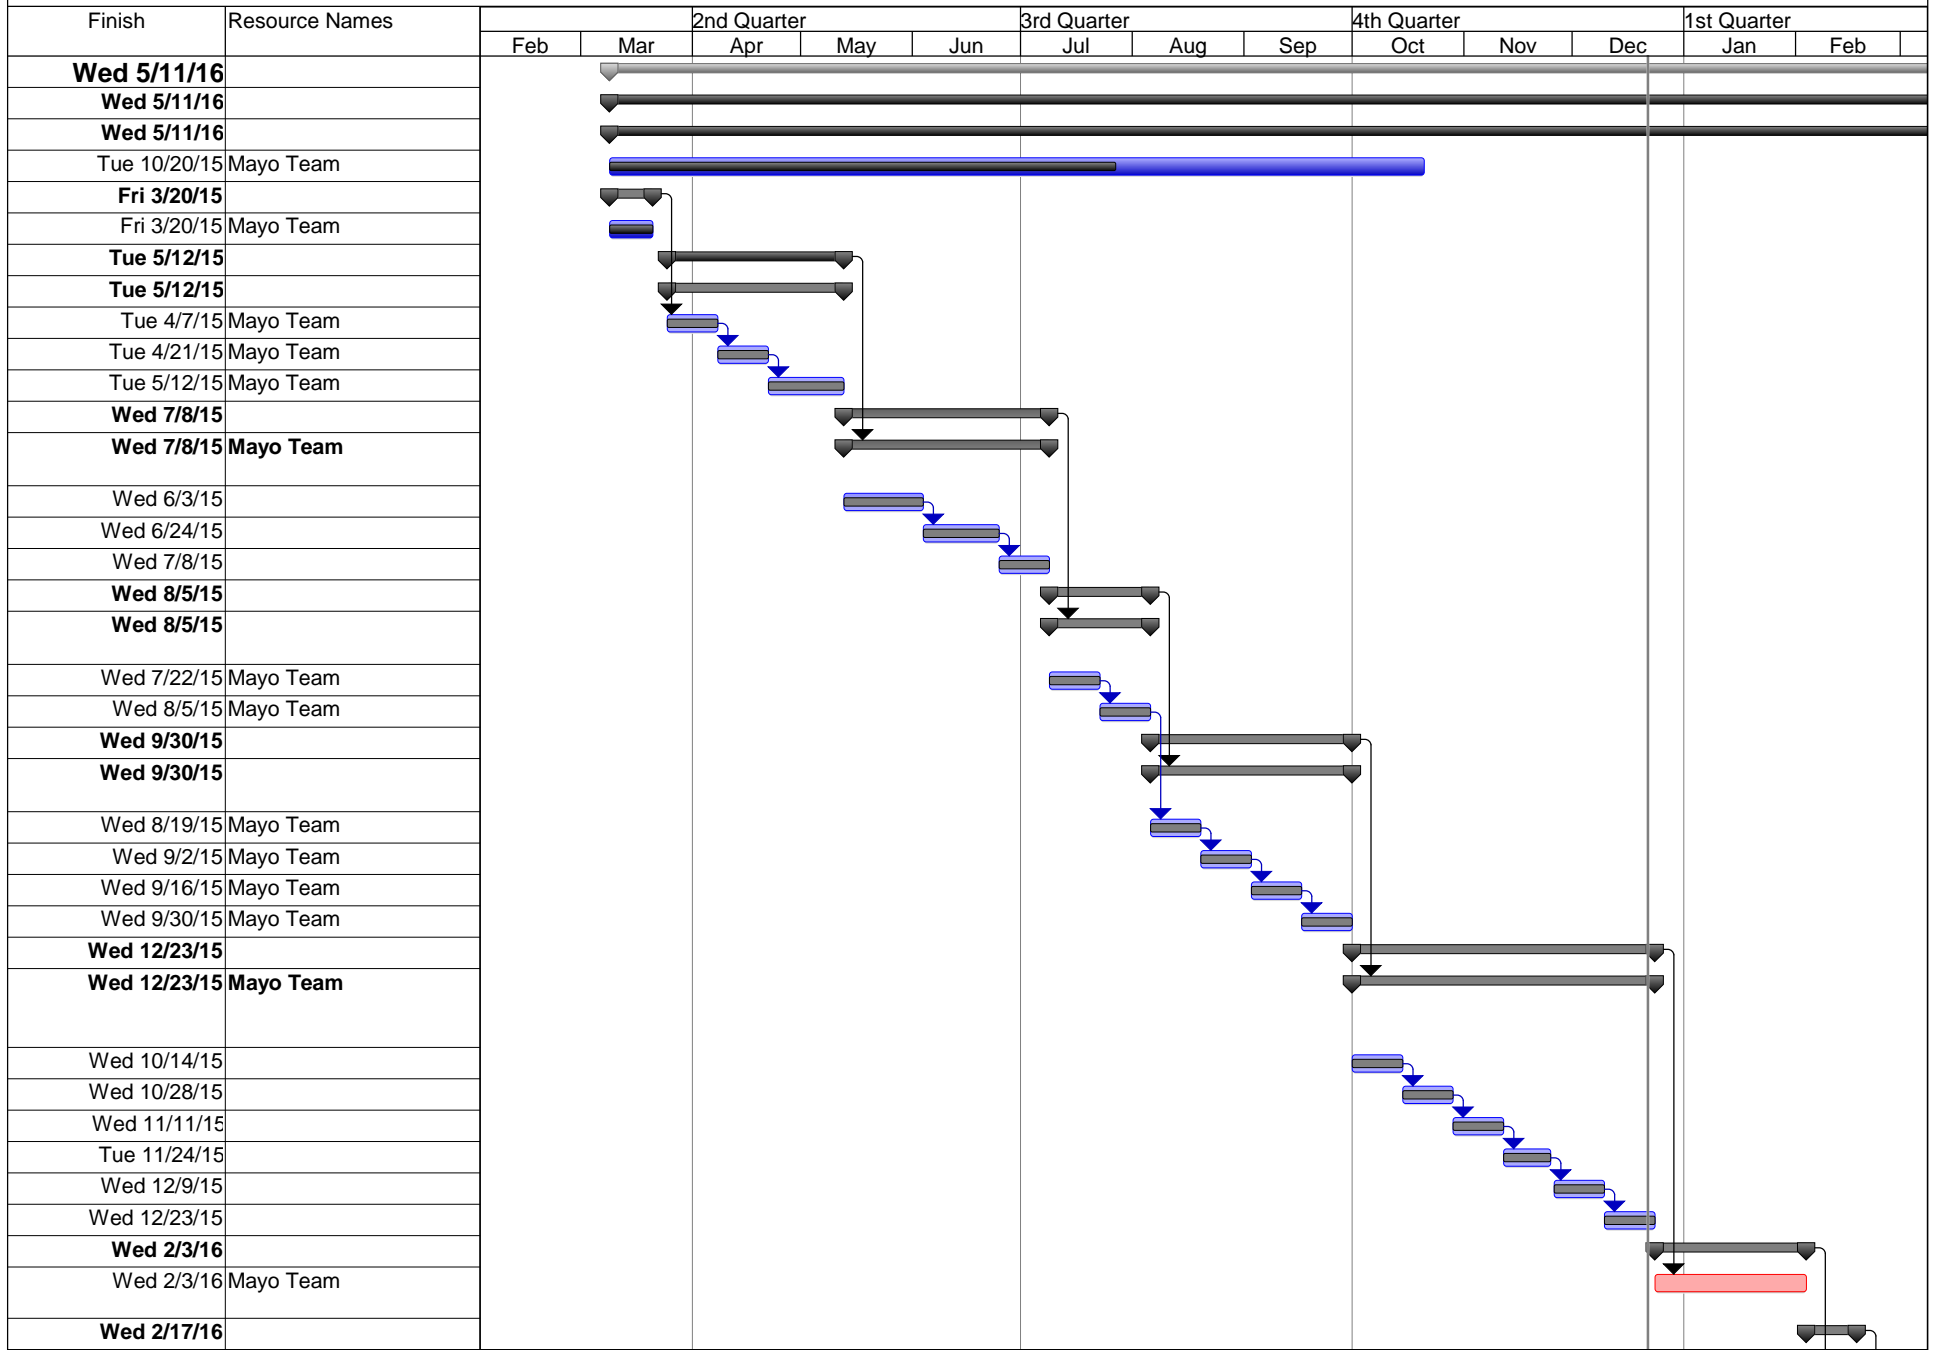

S13-500 MOD4 LexEVS Lucene Project Roadmap

ID	JIRA#	% Complete	Task Name	Duration	Predecessor	Start
37	LEXEVS-725	0%	Provide documentation for the product release	10 days	34	Thu 2/4/16
38		0%	6.4 - Phase - Tier Deployment	60 days		Thu 2/18/16
39	LEXEVS-728	0%	Demonstrate complete LexEVS functionality running on NCI production.	60 days	36	Thu 2/18/16
40		0%	Milestone - Technical Development Complete	0 days	2	Wed 5/11/16
41		0%	Milestone: S13-500 MOD4 LexEVS Lucene Project Roadmap Complete	0 days	1	Wed 5/11/16

S13-500 MOD4 LexEVS Lucene Project Roadmap