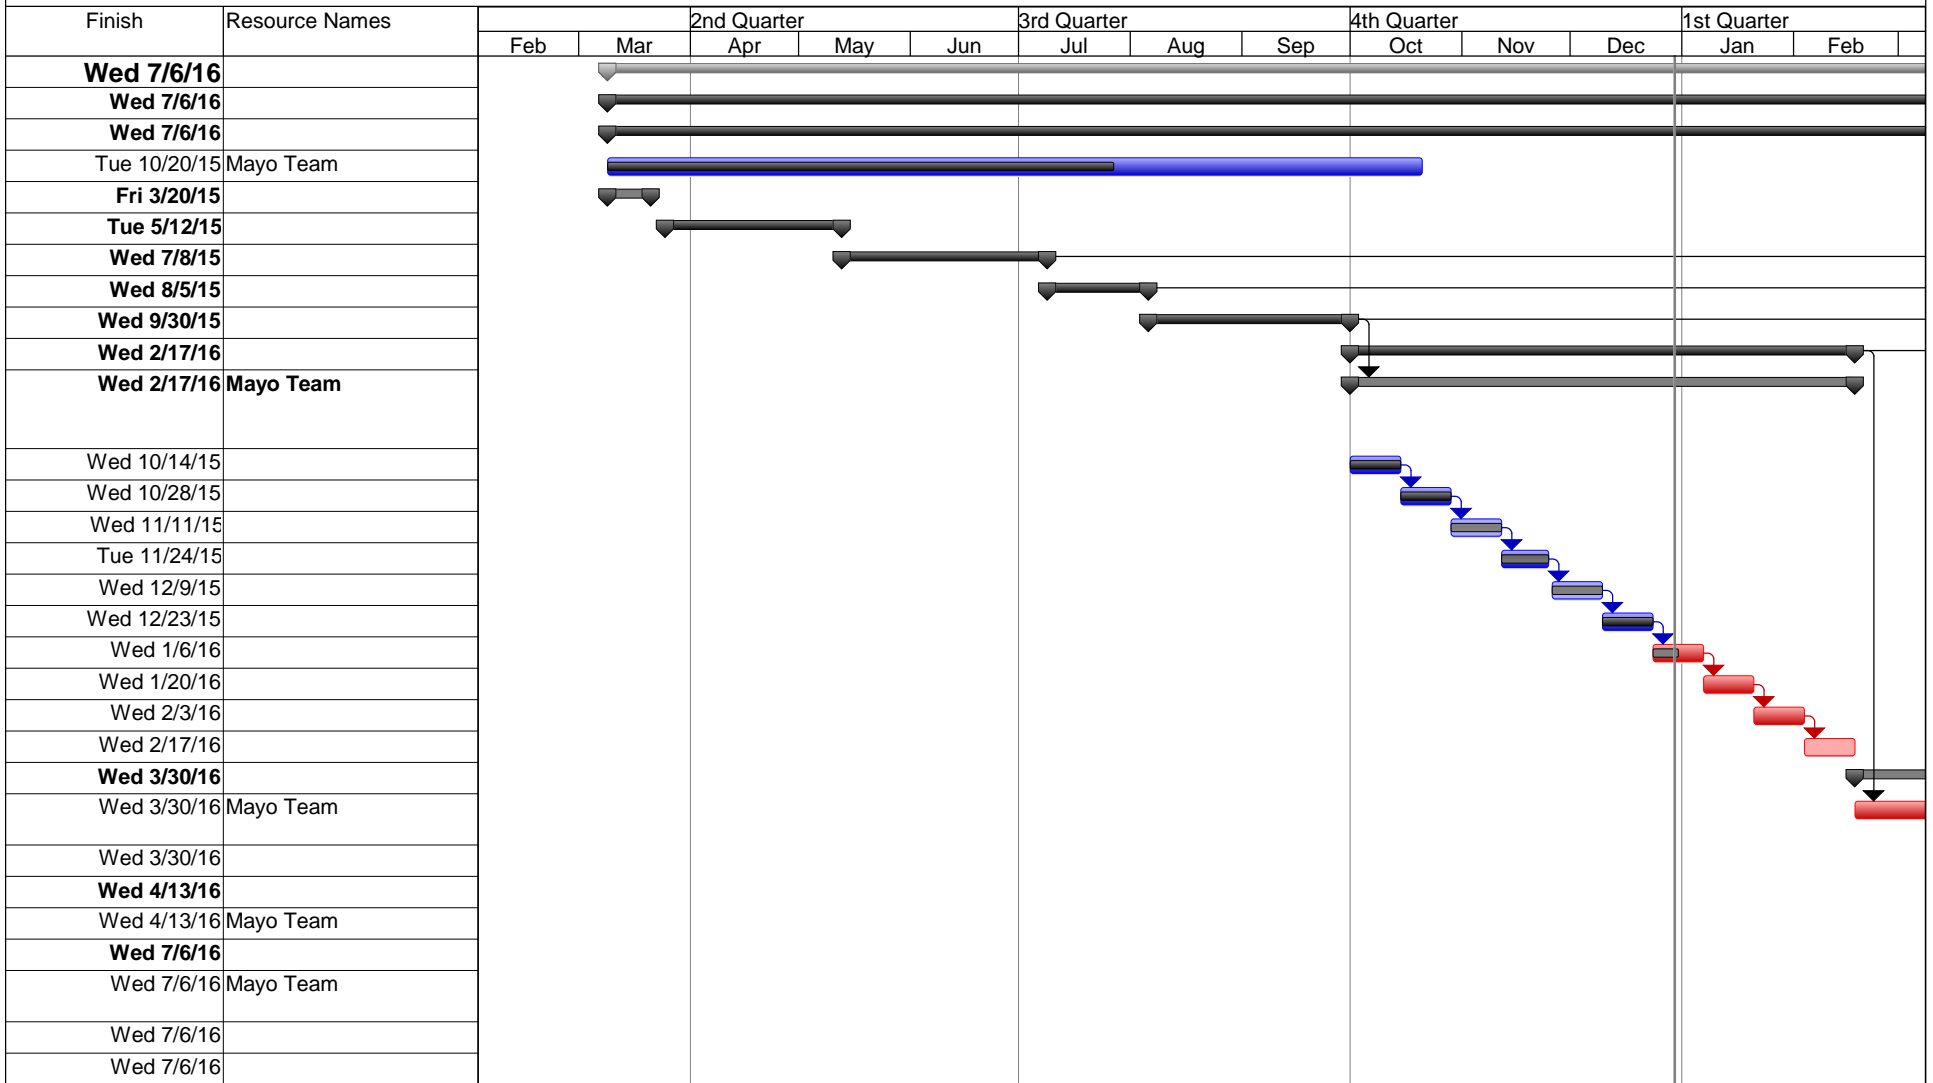

S13-500 MOD4 LexEVS Lucene Project Roadmap

ID	JIRA#	% Complete	Task Name	Duration	Predecessor	Start
0		61%	S13-500 MOD4 LexEVS Lucene Project Roadmap	346 days		Mon 3/9/15
1		61%	Execute	346 days		Mon 3/9/15
2		61%	Technical Development	346 days		Mon 3/9/15
3	LEXEVS-849	62%	Provide support to the existing LexEVS project	8 mons		Mon 3/9/15
4		100%	6.4 - Phase -Planning	10 days		Mon 3/9/15
6		100%	6.4 - Phase - Architecture and Design	35 days		Wed 3/25/15
11		100%	6.4 - Phase - Phase 1	40 days		Wed 5/13/15
16		100%	6.4 - Phase - Phase 2	20 days		Thu 7/9/15
20		100%	6.4 - Phase - Phase 3	39 days		Thu 8/6/15
26		65%	6.4 - Phase - Phase 4 (60 days)	100 days		Thu 10/1/15
27	LEXEVS-696	65%	Demonstrate all previous LexEVS functionality as implemented with the new Lucene and 100% of unit test pass	100 days	20	Thu 10/1/15
28		100%	Sprint 14	2 wks		Thu 10/1/15
29		100%	Sprint 15	2 wks	28	Thu 10/15/15
30		100%	Sprint 16	2 wks	29	Thu 10/29/15
31		100%	Sprint 17	9 days	30	Thu 11/12/15
32		100%	Sprint 18	2 wks	31	Thu 11/26/15
33		100%	Sprint 19	2 wks	32	Thu 12/10/15
34		50%	Sprint 20	2 wks	33	Thu 12/24/15
35		0%	Sprint 21	2 wks	34	Thu 1/7/16
36		0%	Sprint 22	2 wks	35	Thu 1/21/16
37		0%	Sprint 23	2 wks	36	Thu 2/4/16
38		0%	6.4 - Phase - Phase 5	30 days		Thu 2/18/16
39	LEXEVS-697	0%	Demonstrate complete LexEVS functionality including remote API and CTS2 services	30 days	26	Thu 2/18/16
40		0%	Milestone - Functionality Complete	0 days	16,20,26,38	Wed 3/30/16
41		0%	6.4 - Phase - Documentation	10 days		Thu 3/31/16
42	LEXEVS-725	0%	Provide documentation for the product release	10 days	38	Thu 3/31/16
43		0%	6.4 - Phase - Tier Deployment	60 days		Thu 4/14/16
44	LEXEVS-728	0%	Demonstrate complete LexEVS functionality running on NCI production.	60 days	41	Thu 4/14/16
45		0%	Milestone - Technical Development Complete	0 days	2	Wed 7/6/16
46		0%	Milestone: S13-500 MOD4 LexEVS Lucene Project Roadmap Complete	0 days	1	Wed 7/6/16

S13-500 MOD4 LexEVS Lucene Project Roadmap