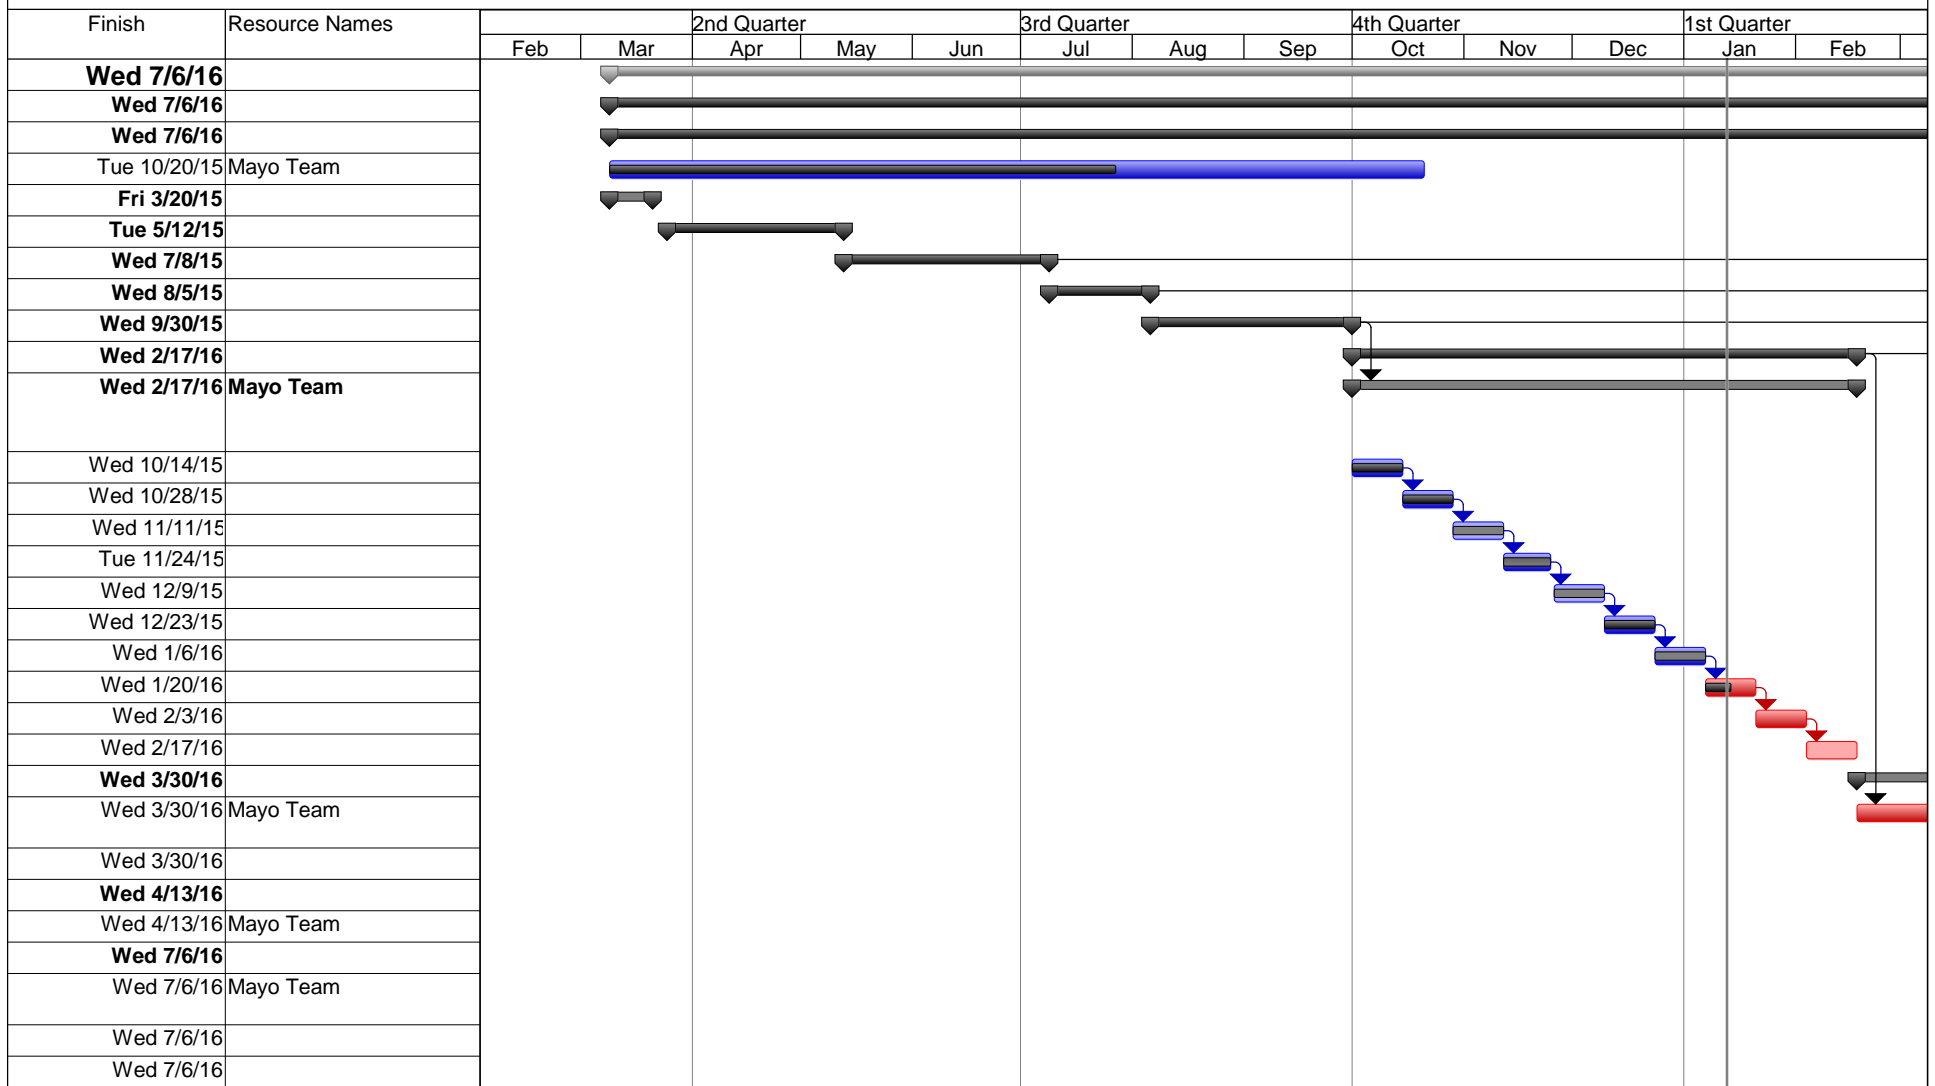

S13-500 MOD4 LexEVS Lucene Project Roadmap

ID	JIRA#	% Complete	Task Name	Duration	Predecessor	Start
0		63%	S13-500 MOD4 LexEVS Lucene Project Roadmap	346 days		Mon 3/9/15
1		63%	Execute	346 days		Mon 3/9/15
2		63%	Technical Development	346 days		Mon 3/9/15
3	LEXEVS-849	62%	Provide support to the existing LexEVS project	8 mons		Mon 3/9/15
4		100%	6.4 - Phase -Planning	10 days		Mon 3/9/15
6		100%	6.4 - Phase - Architecture and Design	35 days		Wed 3/25/15
11		100%	6.4 - Phase - Phase 1	40 days		Wed 5/13/15
16		100%	6.4 - Phase - Phase 2	20 days		Thu 7/9/15
20		100%	6.4 - Phase - Phase 3	39 days		Thu 8/6/15
26		75%	6.4 - Phase - Phase 4 (60 days)	100 days		Thu 10/1/15
27	LEXEVS-696	75%	Demonstrate all previous LexEVS functionality as implemented with the new Lucene and 100% of unit test pass	100 days	20	Thu 10/1/15
28		100%	Sprint 14	2 wks		Thu 10/1/15
29		100%	Sprint 15	2 wks	28	Thu 10/15/15
30		100%	Sprint 16	2 wks	29	Thu 10/29/15
31		100%	Sprint 17	9 days	30	Thu 11/12/15
32		100%	Sprint 18	2 wks	31	Thu 11/26/15
33		100%	Sprint 19	2 wks	32	Thu 12/10/15
34		100%	Sprint 20	2 wks	33	Thu 12/24/15
35		50%	Sprint 21	2 wks	34	Thu 1/7/16
36		0%	Sprint 22	2 wks	35	Thu 1/21/16
37		0%	Sprint 23	2 wks	36	Thu 2/4/16
38		0%	6.4 - Phase - Phase 5	30 days		Thu 2/18/16
39	LEXEVS-697	0%	Demonstrate complete LexEVS functionality including remote API and CTS2 services	30 days	26	Thu 2/18/16
40		0%	Milestone - Functionality Complete	0 days	16,20,26,38	Wed 3/30/16
41		0%	6.4 - Phase - Documentation	10 days		Thu 3/31/16
42	LEXEVS-725	0%	Provide documentation for the product release	10 days	38	Thu 3/31/16
43		0%	6.4 - Phase - Tier Deployment	60 days		Thu 4/14/16
44	LEXEVS-728	0%	Demonstrate complete LexEVS functionality running on NCI production.	60 days	41	Thu 4/14/16
45		0%	Milestone - Technical Development Complete	0 days	2	Wed 7/6/16
46		0%	Milestone: S13-500 MOD4 LexEVS Lucene Project Roadmap Complete	0 days	1	Wed 7/6/16

S13-500 MOD4 LexEVS Lucene Project Roadmap