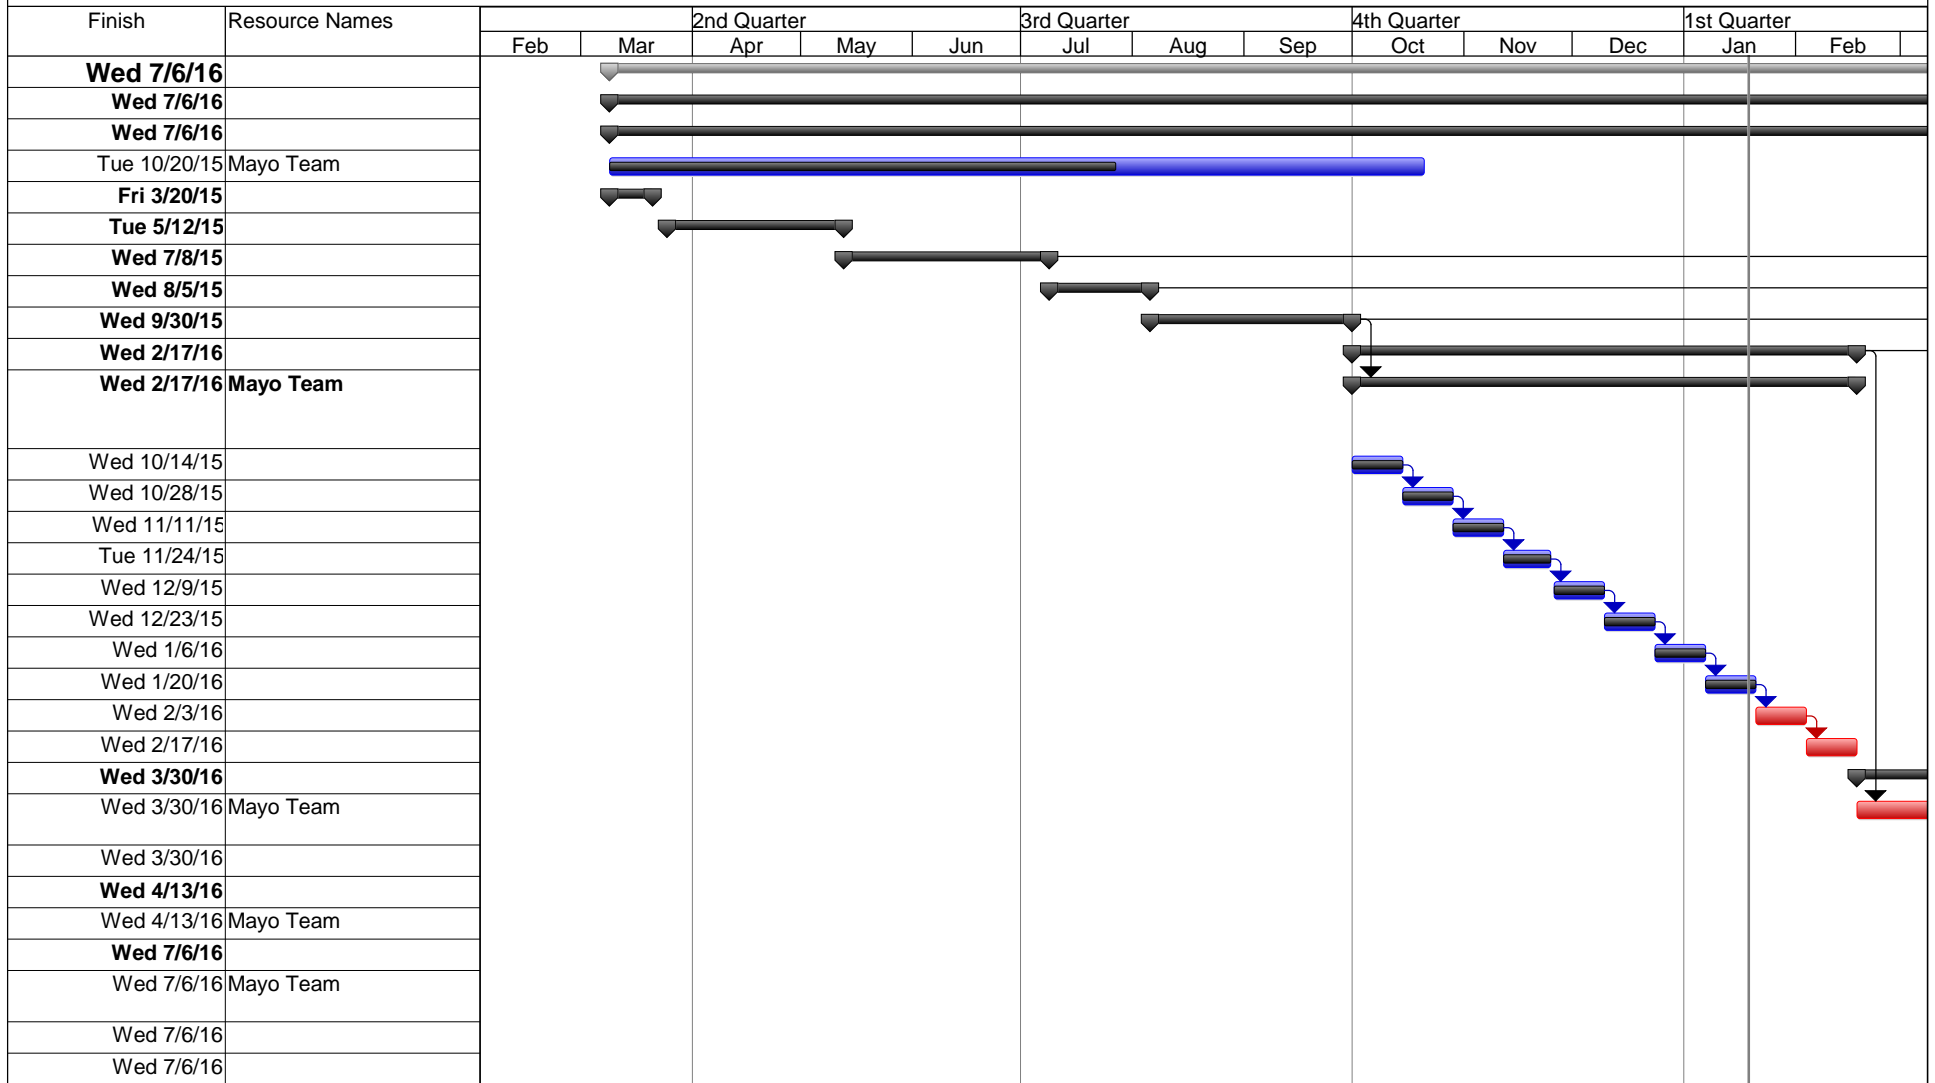

S13-500 MOD4 LexEVS Lucene Project Roadmap

ID	JIRA#	% Complete	Task Name	Duration	Predecessor	Start
0		64%	S13-500 MOD4 LexEVS Lucene Project Roadmap	346 days		Mon 3/9/15
1		64%	Execute	346 days		Mon 3/9/15
2		64%	Technical Development	346 days		Mon 3/9/15
3	LEXEVS-849	62%	Provide support to the existing LexEVS project	8 mons		Mon 3/9/15
4		100%	6.4 - Phase -Planning	10 days		Mon 3/9/15
6		100%	6.4 - Phase - Architecture and Design	35 days		Wed 3/25/15
11		100%	6.4 - Phase - Phase 1	40 days		Wed 5/13/15
16		100%	6.4 - Phase - Phase 2	20 days		Thu 7/9/15
20		100%	6.4 - Phase - Phase 3	39 days		Thu 8/6/15
26		80%	6.4 - Phase - Phase 4 (60 days)	100 days		Thu 10/1/15
27	LEXEVS-696	80%	Demonstrate all previous LexEVS functionality as implemented with the new Lucene and 100% of unit test pass	100 days	20	Thu 10/1/15
28		100%	Sprint 14	2 wks		Thu 10/1/15
29		100%	Sprint 15	2 wks	28	Thu 10/15/15
30		100%	Sprint 16	2 wks	29	Thu 10/29/15
31		100%	Sprint 17	9 days	30	Thu 11/12/15
32		100%	Sprint 18	2 wks	31	Thu 11/26/15
33		100%	Sprint 19	2 wks	32	Thu 12/10/15
34		100%	Sprint 20	2 wks	33	Thu 12/24/15
35		100%	Sprint 21	2 wks	34	Thu 1/7/16
36		0%	Sprint 22	2 wks	35	Thu 1/21/16
37		0%	Sprint 23	2 wks	36	Thu 2/4/16
38		0%	6.4 - Phase - Phase 5	30 days		Thu 2/18/16
39	LEXEVS-697	0%	Demonstrate complete LexEVS functionality including remote API and CTS2 services	30 days	26	Thu 2/18/16
40		0%	Milestone - Functionality Complete	0 days	16,20,26,38	Wed 3/30/16
41		0%	6.4 - Phase - Documentation	10 days		Thu 3/31/16
42	LEXEVS-725	0%	Provide documentation for the product release	10 days	38	Thu 3/31/16
43		0%	6.4 - Phase - Tier Deployment	60 days		Thu 4/14/16
44	LEXEVS-728	0%	Demonstrate complete LexEVS functionality running on NCI production.	60 days	41	Thu 4/14/16
45		0%	Milestone - Technical Development Complete	0 days	2	Wed 7/6/16
46		0%	Milestone: S13-500 MOD4 LexEVS Lucene Project Roadmap Complete	0 days	1	Wed 7/6/16

S13-500 MOD4 LexEVS Lucene Project Roadmap