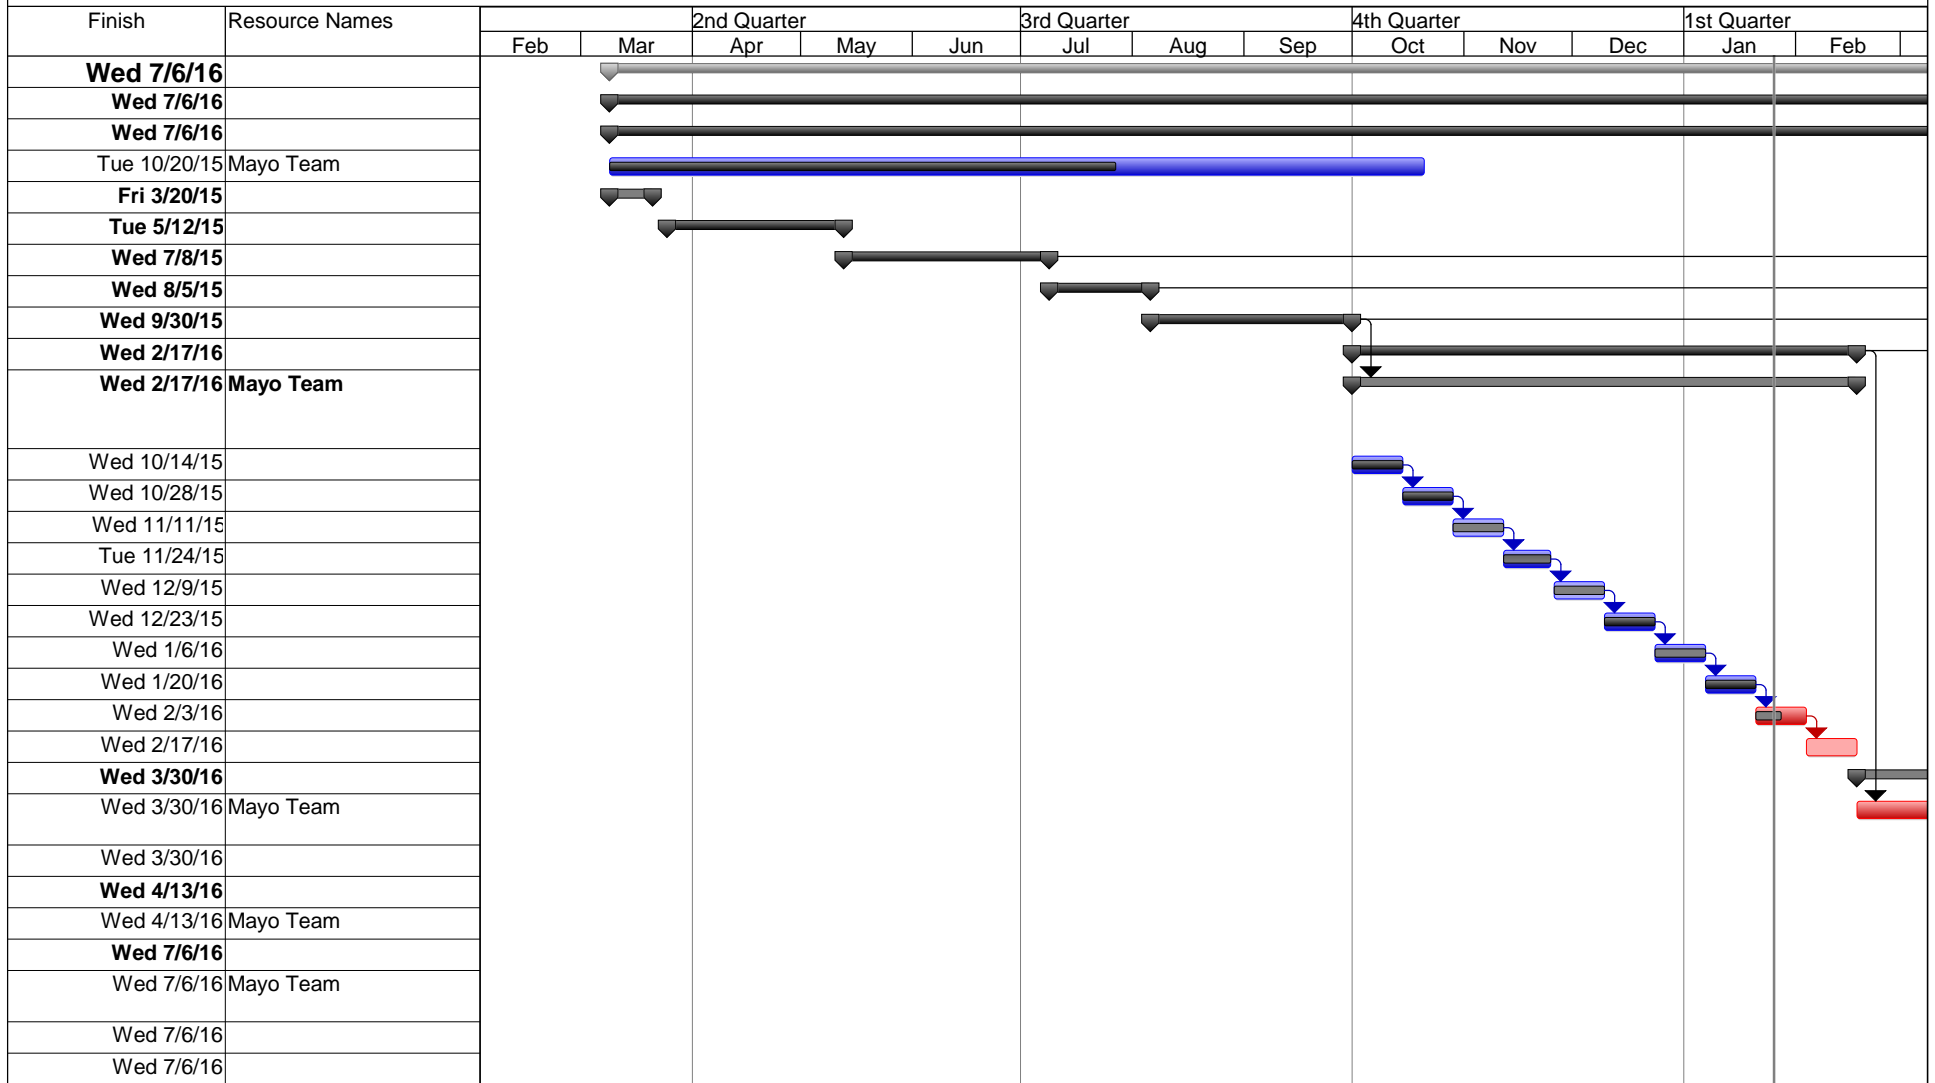

S13-500 MOD4 LexEVS Lucene Project Roadmap

ID	JIRA#	% Complete	Task Name	Duration	Predecessor	Start
0		65%	S13-500 MOD4 LexEVS Lucene Project Roadmap	346 days		Mon 3/9/15
1		65%	Execute	346 days		Mon 3/9/15
2		65%	Technical Development	346 days		Mon 3/9/15
3	LEXEVS-849	62%	Provide support to the existing LexEVS project	8 mons		Mon 3/9/15
4		100%	6.4 - Phase -Planning	10 days		Mon 3/9/15
6		100%	6.4 - Phase - Architecture and Design	35 days		Wed 3/25/15
11		100%	6.4 - Phase - Phase 1	40 days		Wed 5/13/15
16		100%	6.4 - Phase - Phase 2	20 days		Thu 7/9/15
20		100%	6.4 - Phase - Phase 3	39 days		Thu 8/6/15
26		85%	6.4 - Phase - Phase 4 (60 days)	100 days		Thu 10/1/15
27	LEXEVS-696	85%	Demonstrate all previous LexEVS functionality as implemented with the new Lucene and 100% of unit test pass	100 days	20	Thu 10/1/15
28		100%	Sprint 14	2 wks		Thu 10/1/15
29		100%	Sprint 15	2 wks	28	Thu 10/15/15
30		100%	Sprint 16	2 wks	29	Thu 10/29/15
31		100%	Sprint 17	9 days	30	Thu 11/12/15
32		100%	Sprint 18	2 wks	31	Thu 11/26/15
33		100%	Sprint 19	2 wks	32	Thu 12/10/15
34		100%	Sprint 20	2 wks	33	Thu 12/24/15
35		100%	Sprint 21	2 wks	34	Thu 1/7/16
36		50%	Sprint 22	2 wks	35	Thu 1/21/16
37		0%	Sprint 23	2 wks	36	Thu 2/4/16
38		0%	6.4 - Phase - Phase 5	30 days		Thu 2/18/16
39	LEXEVS-697	0%	Demonstrate complete LexEVS functionality including remote API and CTS2 services	30 days	26	Thu 2/18/16
40		0%	Milestone - Functionality Complete	0 days	16,20,26,38	Wed 3/30/16
41		0%	6.4 - Phase - Documentation	10 days		Thu 3/31/16
42	LEXEVS-725	0%	Provide documentation for the product release	10 days	38	Thu 3/31/16
43		0%	6.4 - Phase - Tier Deployment	60 days		Thu 4/14/16
44	LEXEVS-728	0%	Demonstrate complete LexEVS functionality running on NCI production.	60 days	41	Thu 4/14/16
45		0%	Milestone - Technical Development Complete	0 days	2	Wed 7/6/16
46		0%	Milestone: S13-500 MOD4 LexEVS Lucene Project Roadmap Complete	0 days	1	Wed 7/6/16

S13-500 MOD4 LexEVS Lucene Project Roadmap