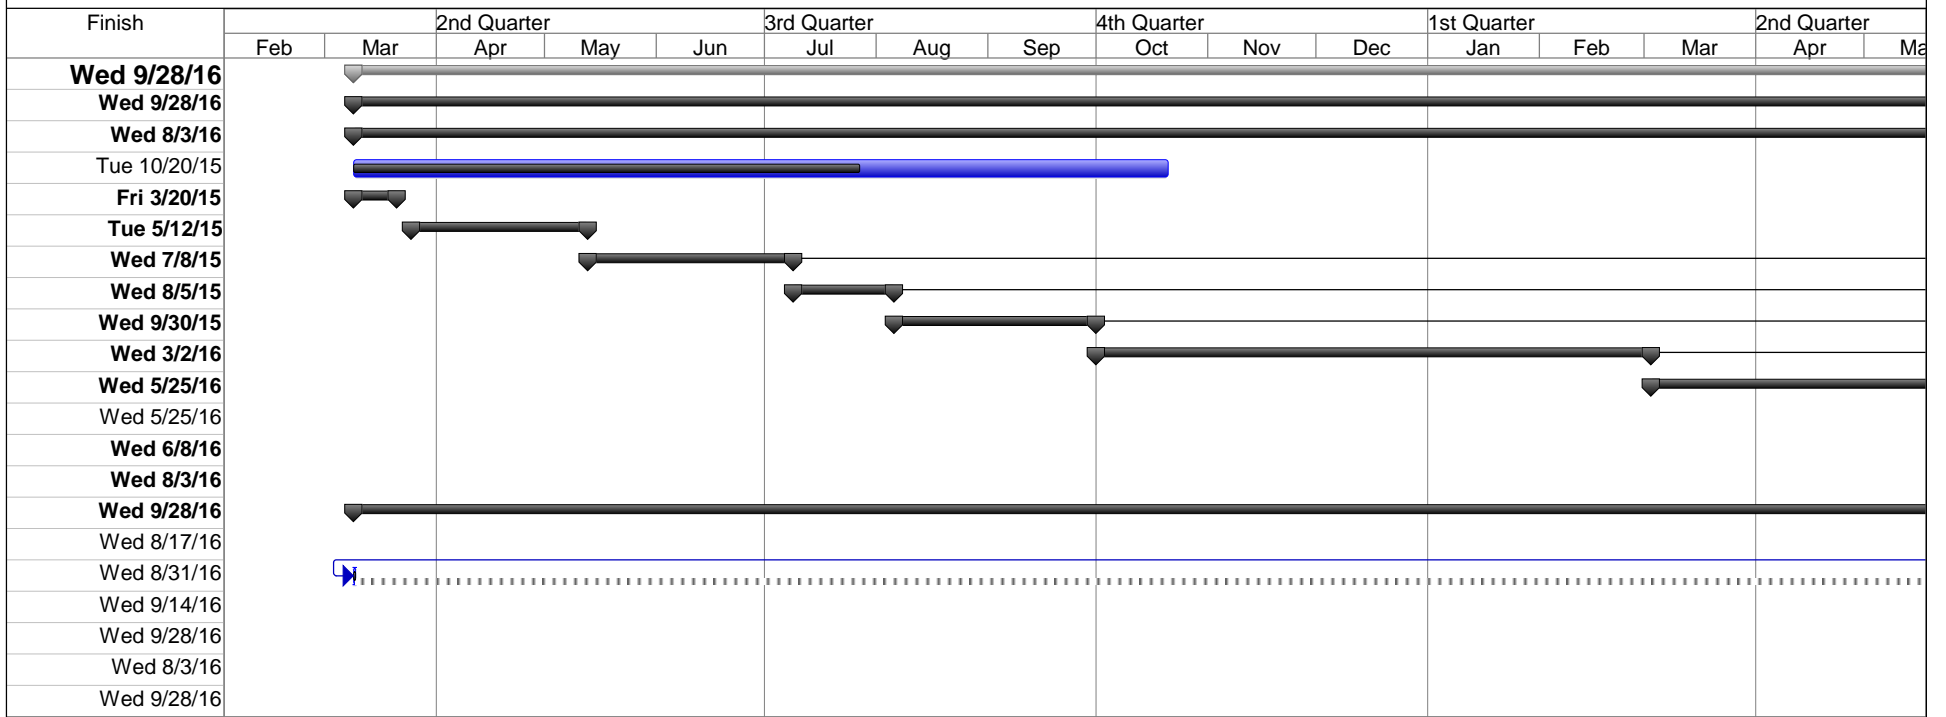

S13-500 MOD4 LexEVS Lucene Project Roadmap

ID	JIRA#	% Complete	Task Name	Duration	Predecessor	Start
0		89%	S13-500 MOD4 LexEVS Lucene Project Roadmap	405.5 days		Mon 3/9/15
1		89%	Execute	405.5 days		Mon 3/9/15
2		89%	Technical Development	366 days		Mon 3/9/15
3	LEXEVS-849	62%	Provide support to the existing LexEVS project	8 mons		Mon 3/9/15
4		100%	6.4 - Phase -Planning	10 days		Mon 3/9/15
6		100%	6.4 - Phase - Architecture and Design	35 days		Wed 3/25/15
11		100%	6.4 - Phase - Phase 1	40 days		Wed 5/13/15
16		100%	6.4 - Phase - Phase 2	20 days		Thu 7/9/15
20		100%	6.4 - Phase - Phase 3	39 days		Thu 8/6/15
26		100%	6.4 - Phase - Phase 4 (60 days)	110 days		Thu 10/1/15
39		99%	6.4 - Phase - Phase 5	60 days		Thu 3/3/16
47		100%	Milestone - Functionality Complete	0 days	16,20,26,39	Wed 5/25/16
48		100%	6.4 - Phase - Documentation (10 Days)	10 days		Thu 5/26/16
50		100%	6.4 - Phase - Tier Deployment (60 Days)	50 days		Thu 5/26/16
57		88%	LexEVS Development	405.5 days		Mon 3/9/15
58		100%	Sprint 36	2 wks	56	Thu 8/4/16
59		100%	Sprint 37	2 wks	58	Mon 3/9/15
60		100%	Sprint 38	2 wks	59	Wed 8/31/16
61		50%	Sprint 39	2 wks	60	Wed 9/14/16
62		0%	Milestone - Technical Development Complete	0 days	2	Wed 8/3/16
63		0%	Milestone: S13-500 MOD4 LexEVS Lucene Project Roadmap Complete	0 days	1	Wed 9/28/16

S13-500 MOD4 LexEVS Lucene Project Roadmap